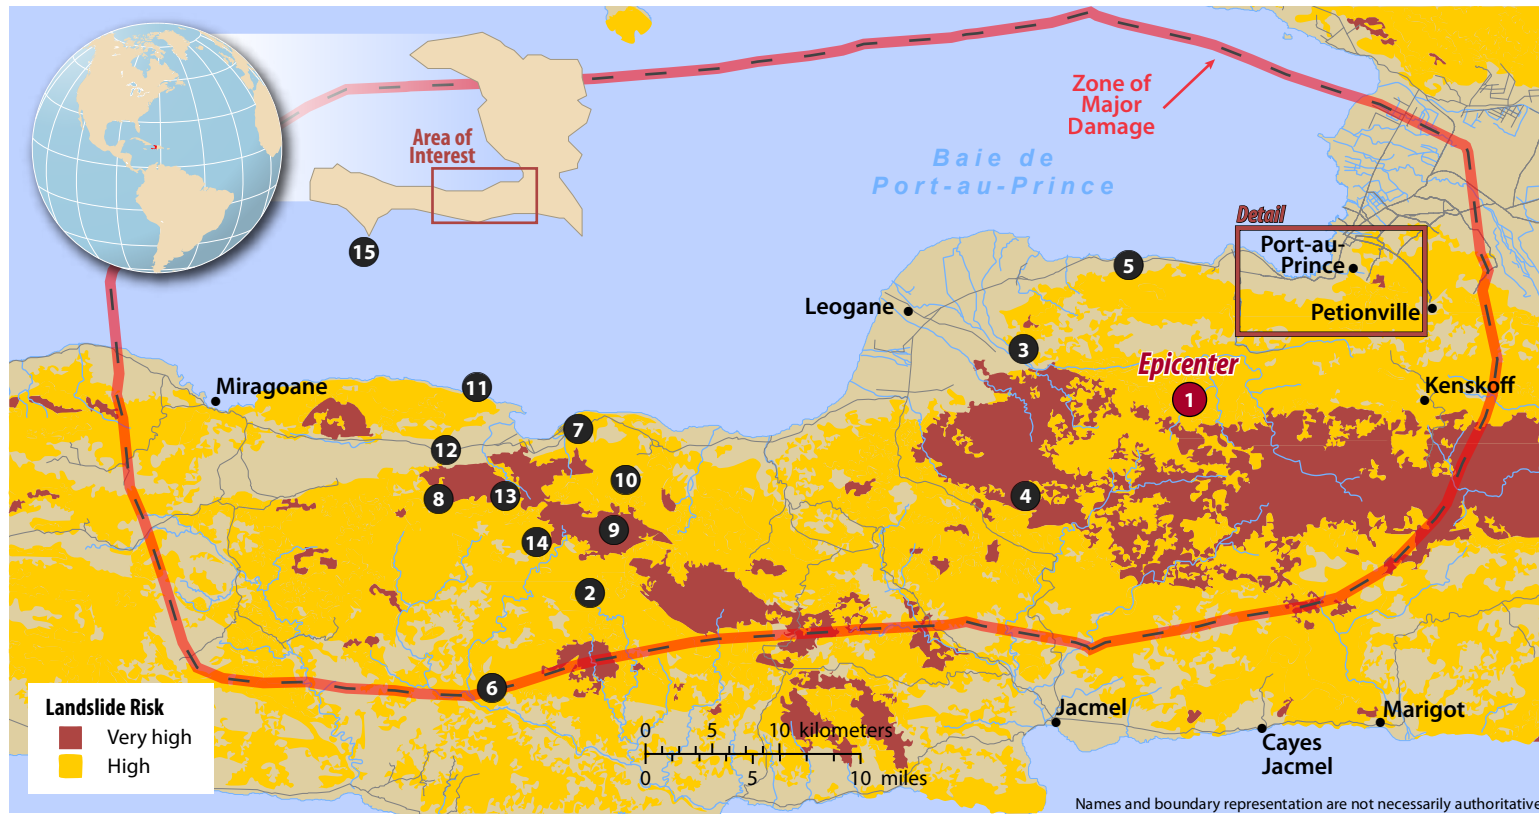

Haiti: Major Earthquake Creates Landslide Hazards

Earthquake Events	
Jan 12 4:53pm	1 7.0 magnitude
Jan 12 5:00pm	2 5.9 magnitude
Jan 12 5:12pm	3 5.5 magnitude
Jan 12 6:12pm	4 5.1 magnitude
Jan 12 7:43pm	5 5.0 magnitude
Jan 12 7:59pm	6 5.2 magnitude
Jan 12 8:16pm	7 5.1 magnitude
Jan 12 8:32pm	8 5.3 magnitude
Jan 12 8:36	9 5.5 magnitude
Jan 12 8:55pm	10 5.0 magnitude
Jan 12 8:57pm	11 5.4 magnitude
Jan 13 12:02am	12 5.8 magnitude
Jan 13 12:18am	13 5.2 magnitude
Jan 13 2:23am	14 5.0 magnitude
Jan 13 9:43am	15 5.3 magnitude